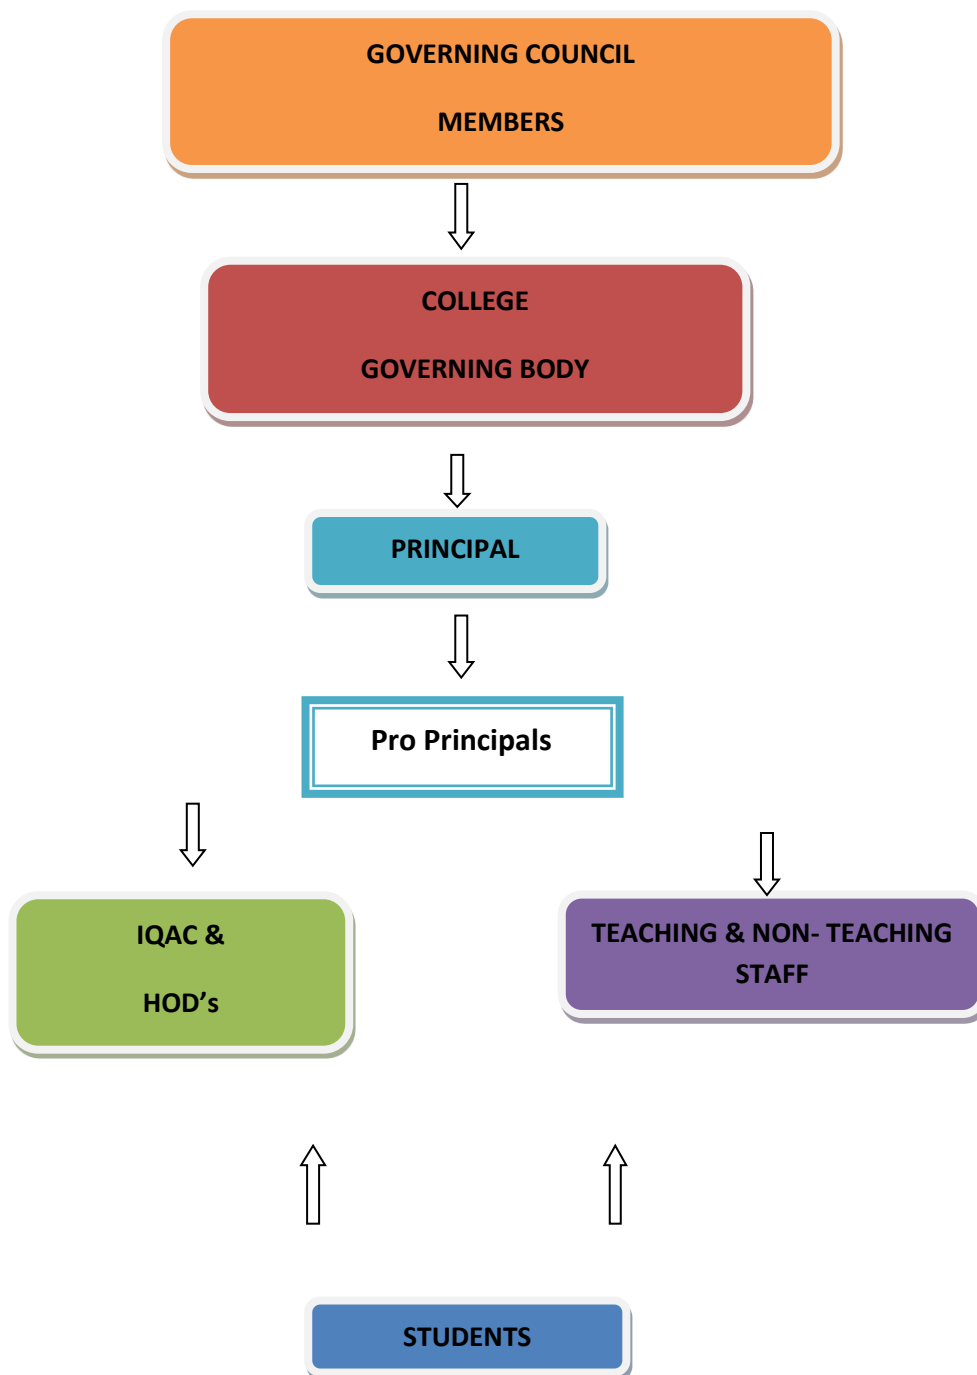

## The internal organizational structure and decision-making processes.

The organization hierarchical structure of the academic and administrative bodies of the institution is as follows:

## The Academic Structure of the Institution

### College Governing Body

President

Members

Member Secretary (Principal)

### The Organizational structure of the College

Principal

Pro Principals

Teaching

Librarian

Administrative Staff

Associate Prof.

Assistant Prof.